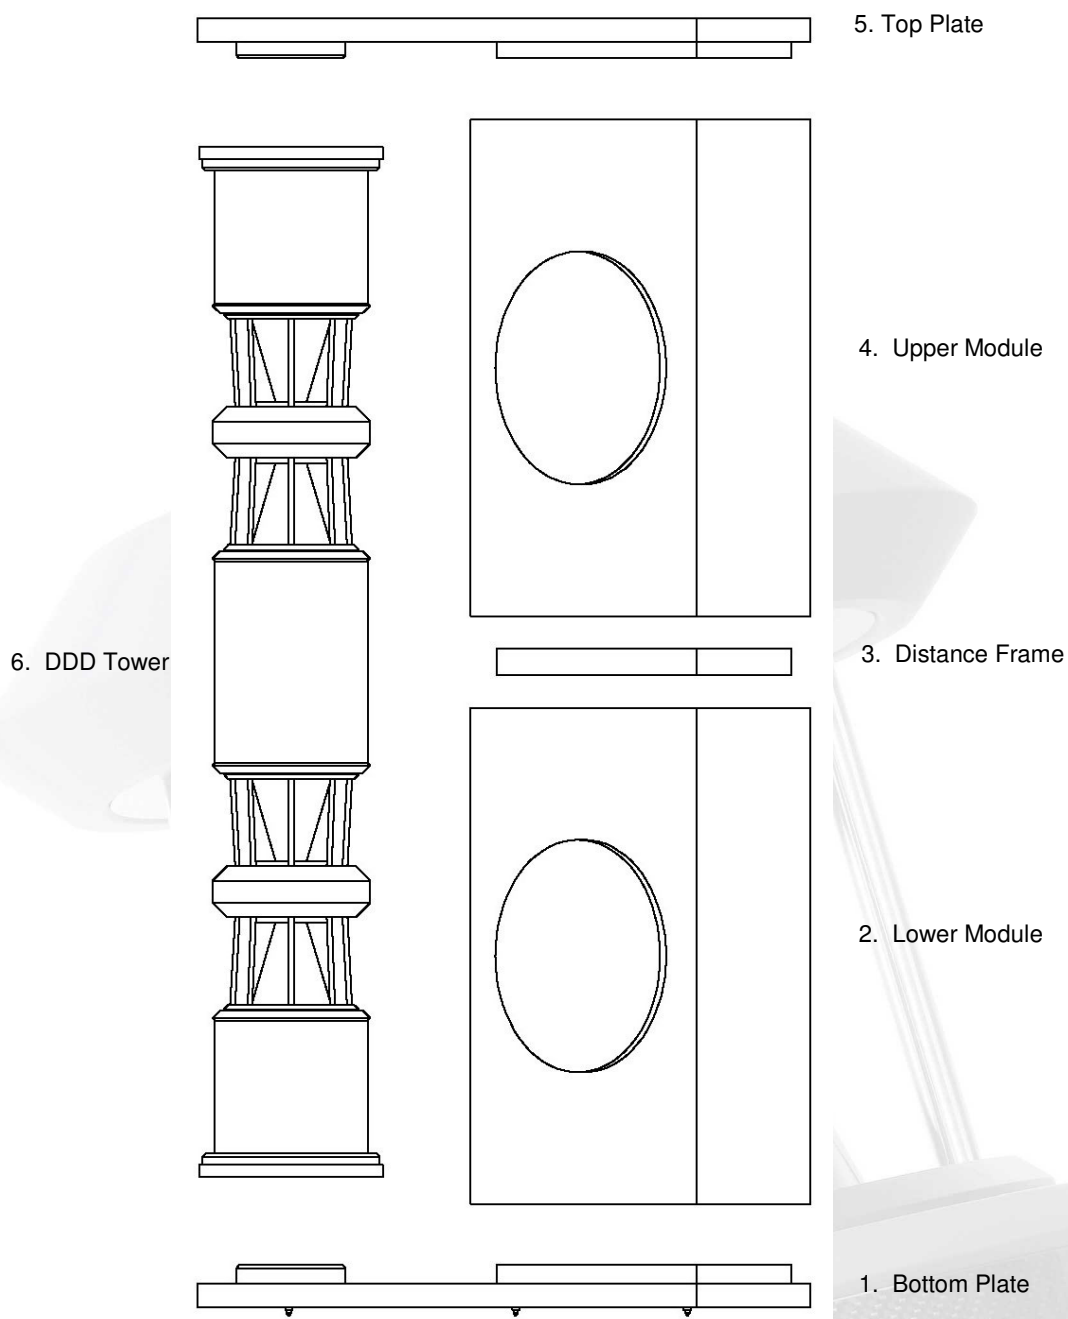

Item	Quantity	Description
1	2	Bottom Plates
2	2	Lower Modules
3	2	Distance Frames
4	2	Upper Modules
5	2	Top Plates
6	2	DDD towers
7	24	Inter-Cabinet Connecting Cables
8	1	User manual
9	4	Cleaning cloths

If any items are missing, or if any item shows signs of damage, please contact the supplying audio dealer immediately.

Figure 1. Loreley Major Components